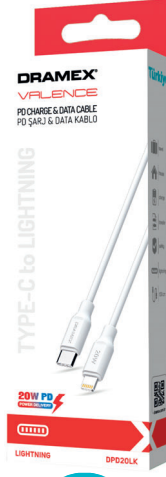

DPD20LK

TYPE-C / LIGHTNING CHARGING & DATA CABLE

- 20 Watt Power Delivery (PD)
- Cable length 100 cm.
- 3.0 Amps
- Used to charge Lightning-connected devices
- You can transfer your music, pictures and documents quickly and easily
- Domestic production in accordance with (CE) European Union standards