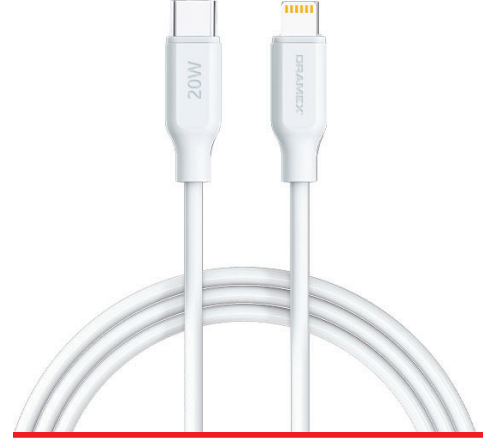

DRAMEX®

 CABLE	02
 WALL CHARGER	09
 HEADPHONE / EARPHONE	11
 CAR CHARGER / CAR HOLDER	14

2024 PRODUCT CATALOG

GİTMEK İSTEDİĞİNİZ SAYFAYA TIKLAYIN

TYPE-C CABLE
LIGHTNING CABLE
MICRO CABLE
ECO SIZE CABLE

2024 PRODUCT CATALOG

DPD20LK

TYPE-C / LIGHTNING CHARGING & DATA CABLE

- 20 Watt Power Delivery (PD)
- Cable length 100 cm.
- 3.0 Amps
- Used to charge Lightning-connected devices
- You can transfer your music, pictures and documents quickly and easily
- Domestic production in accordance with (CE) European Union standards

D30TK

TYPE-C / USB-A CHARGING & DATA CABLE

- Fast charging and data transfer
- 3.0A fast charging
- Cable length 100 cm.
- Used to charge Type-C connected devices
- You can transfer your music, pictures and documents quickly and easily
- Domestic production in accordance with (CE) European Union standards

D30TKE

TYPE-C / USB-A CHARGING & DATA CABLE

Box size: 46 mm x 90 mm x 24 mm

- Fast charging and data transfer
- 3.0A fast charging
- Cable length 100 cm.
- Used to charge Type-C connected devices
- You can transfer your music, pictures and documents quickly and easily
- Domestic production in accordance with (CE) European Union standards