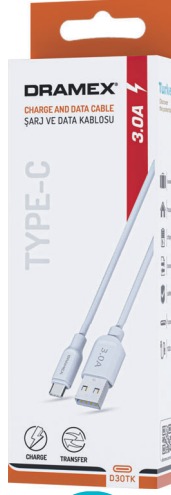

DPD20LK

TYPE-C / LIGHTNING CHARGING & DATA CABLE

- 20 Watt Power Delivery (PD)
- Cable length 100 cm.
- 3.0 Amps
- Used to charge Lightning-connected devices
- You can transfer your music, pictures and documents quickly and easily
- Domestic production in accordance with (CE) European Union standards

D30TK

TYPE-C / USB-A CHARGING & DATA CABLE

- Fast charging and data transfer
- 3.0A fast charging
- Cable length 100 cm.
- Used to charge Type-C connected devices
- You can transfer your music, pictures and documents quickly and easily
- Domestic production in accordance with (CE) European Union standards

D30TKE

TYPE-C / USB-A CHARGING & DATA CABLE

Box size: 46 mm x 90 mm x 24 mm

- Fast charging and data transfer
- 3.0A fast charging
- Cable length 100 cm.
- Used to charge Type-C connected devices
- You can transfer your music, pictures and documents quickly and easily
- Domestic production in accordance with (CE) European Union standards